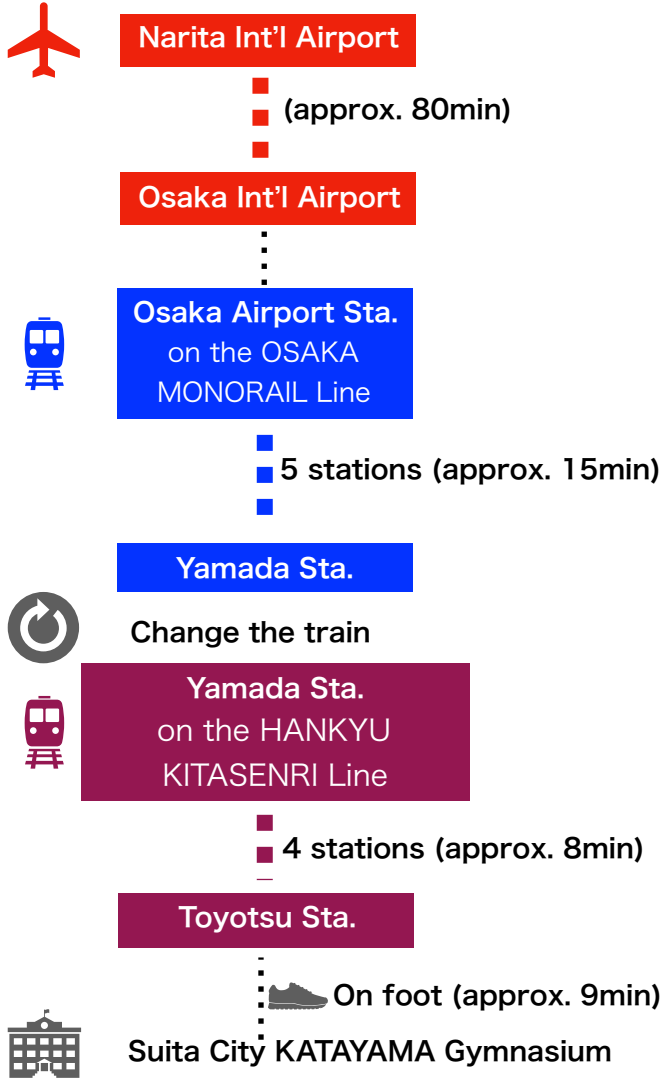

Access

Suita City KATAYAMA Gymnasium

◆From Narita International Airport (Tokyo)

◆From Kansai International Airport (Osaka)