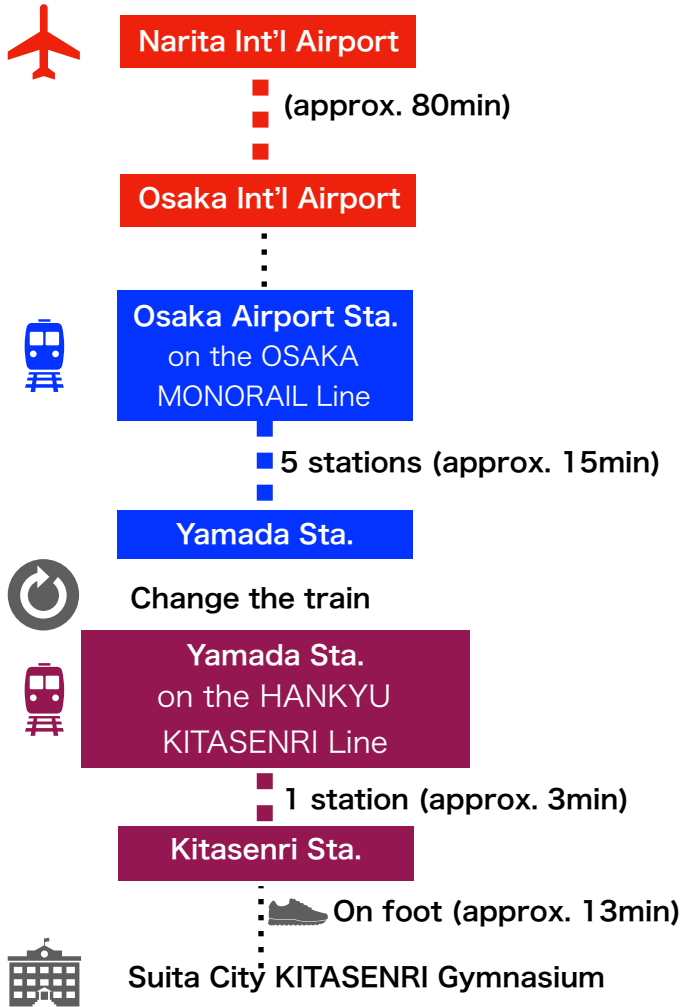

Access

Suita City KITASENRI Gymnasium

◆From Narita International Airport' (Tokyo)

◆From Kansai International Airport (Osaka)