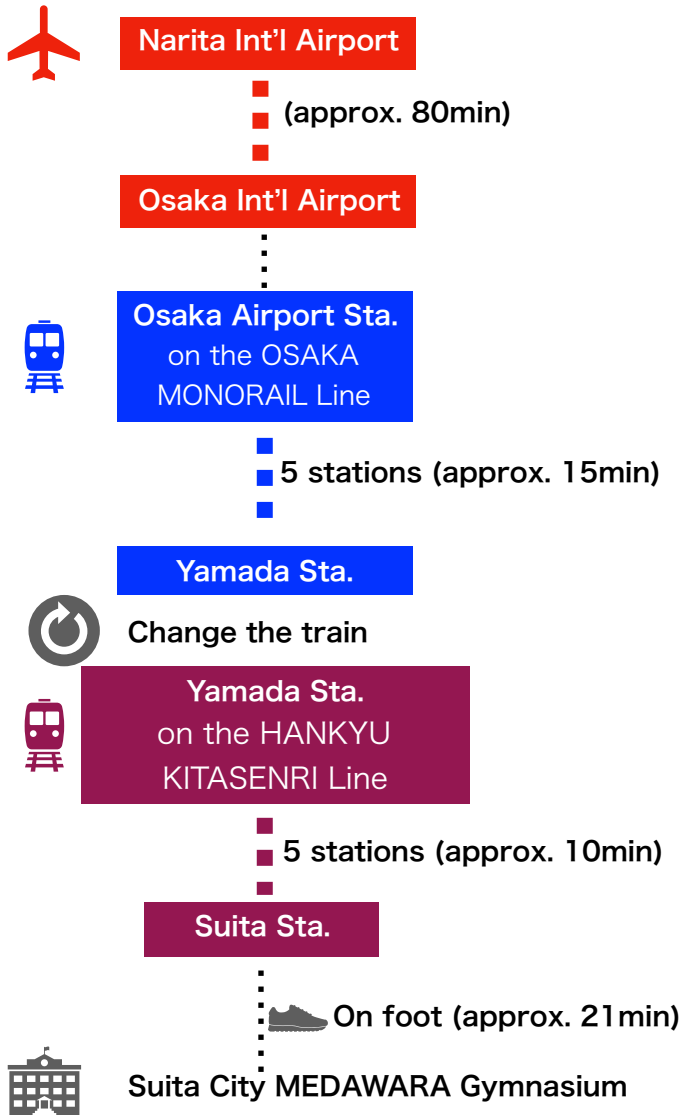

# Access

## Suita City MEDAWARA Gymnasium

### ◆From Narita International Airport (Tokyo)

### ◆From Kansai International Airport (Osaka)