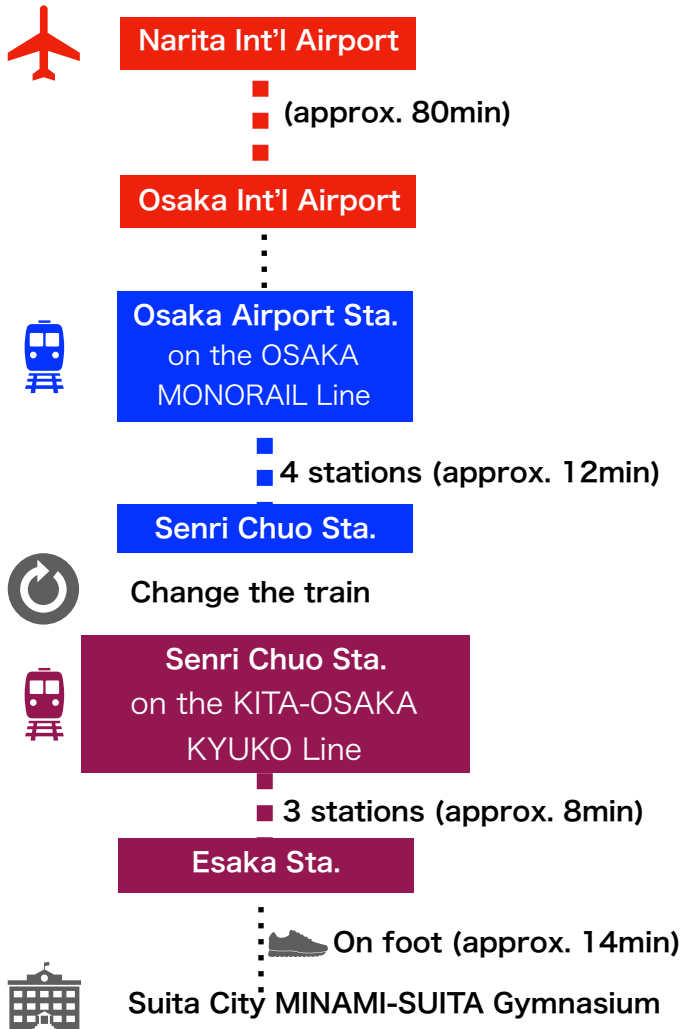

# Access

## Suita City MINAMI-SUITA Gymnasium

### ◆From Narita International Airport (Tokyo)

### ◆From Kansai International Airport (Osaka)