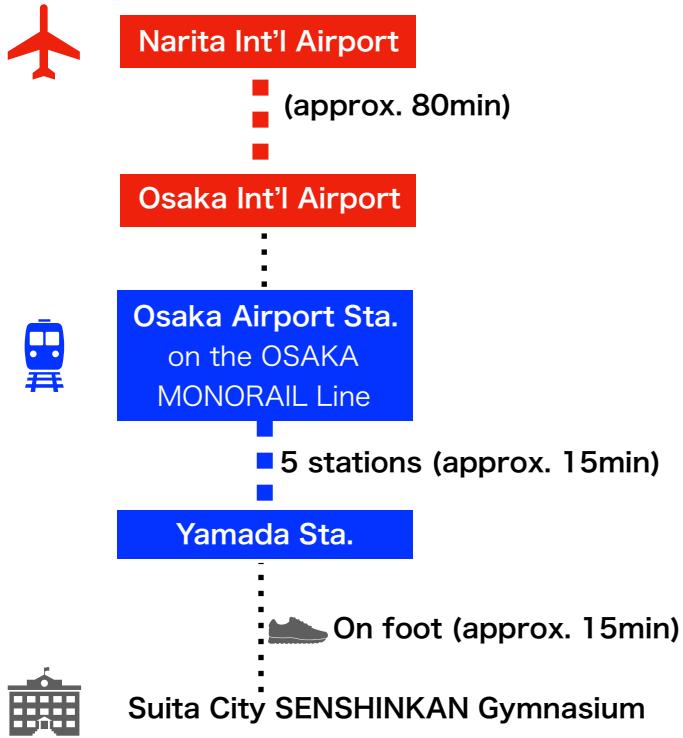

Access

Suita City Martial Arts Gymnasium SENSHINKAN

◆From Narita International Airport' (Tokyo)

◆From Kansai International Airport (Osaka)