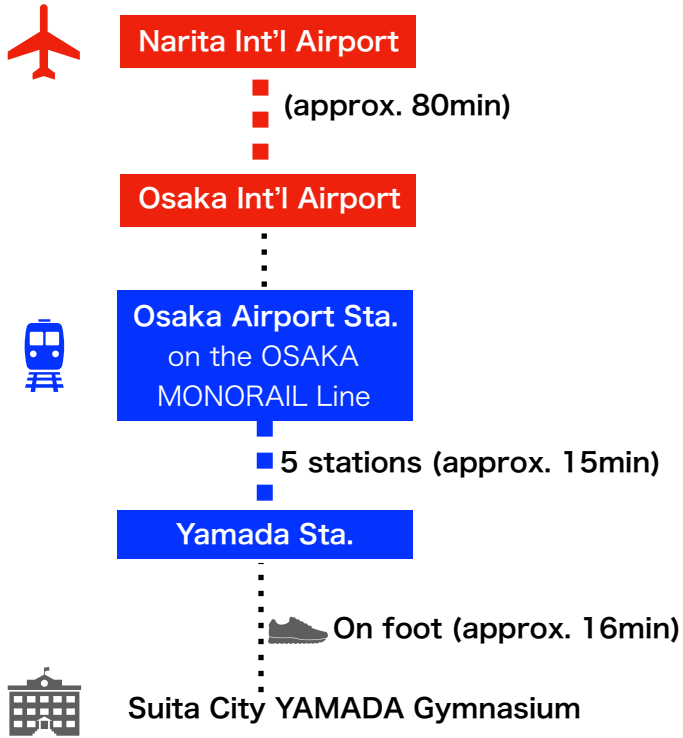

# Access

## Suita City YAMADA Gymnasium

### ◆From Narita International Airport' (Tokyo)

### ◆From Kansai International Airport (Osaka)